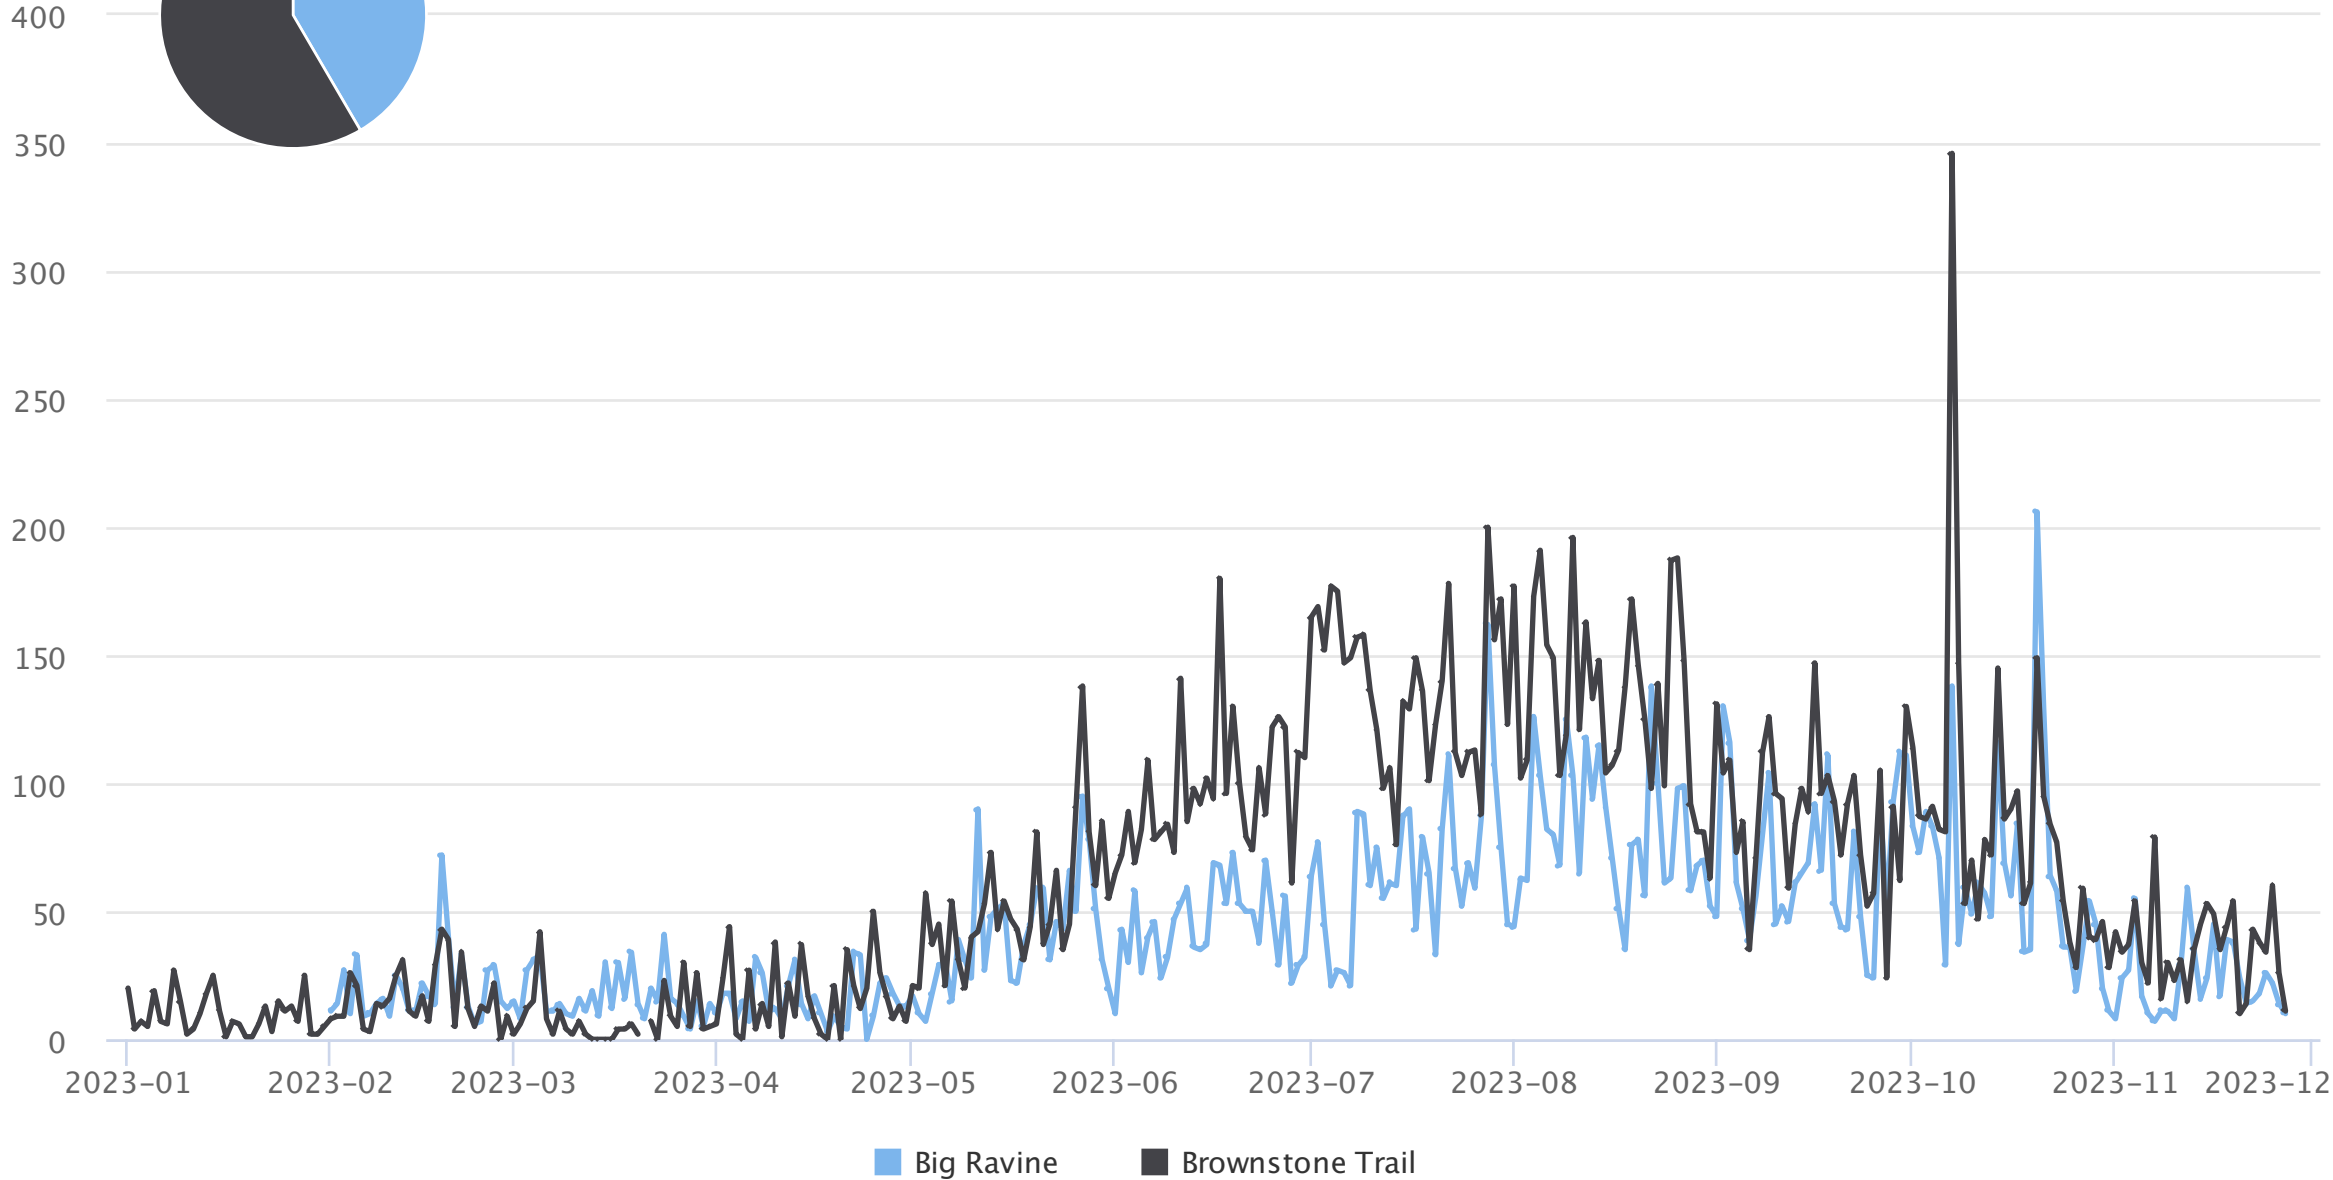

Daily totals

2023-01-01 to 2023-11-29 (333 days)

Avg

Daily totals

2023-01-01 to 2023-12-22 (356 days)

Avg